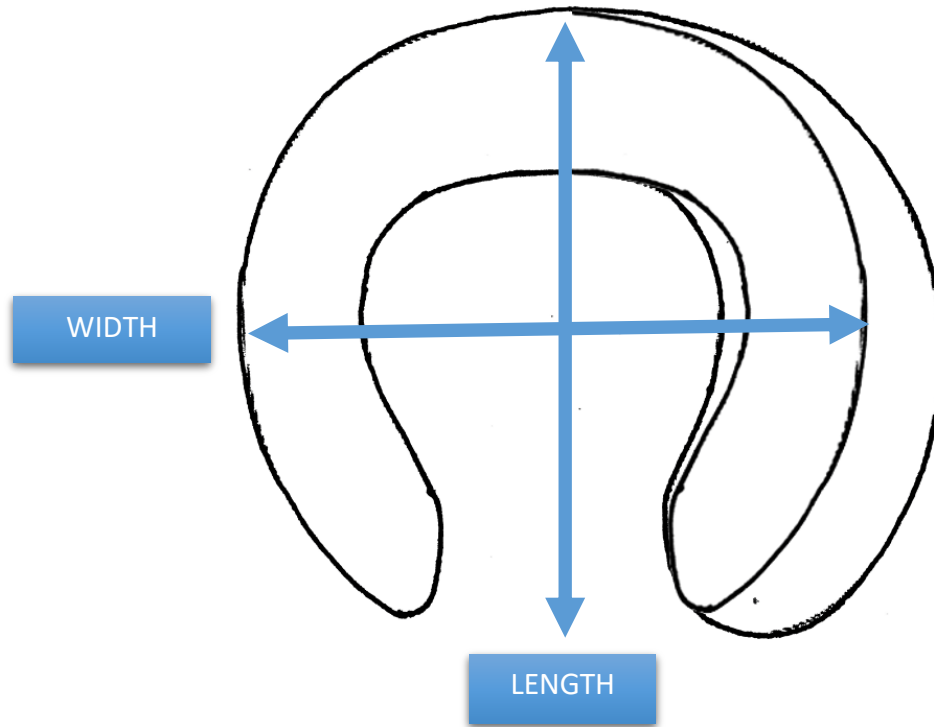

Foal Extension Size Chart

Size	WIDTH (INCHES)	LENGTH (INCHES)	WIDTH (MM)	LENGTH (MM)
0	3.00"	3.00"	76 mm	76 mm
1	3.27"	3.39"	83 mm	86 mm
2	3.62"	3.74"	92 mm	95 mm
3	3.90"	4.02"	99 mm	102 mm
4	4.25"	4.25"	108 mm	108 mm
5	4.49"	4.65"	114 mm	118 mm